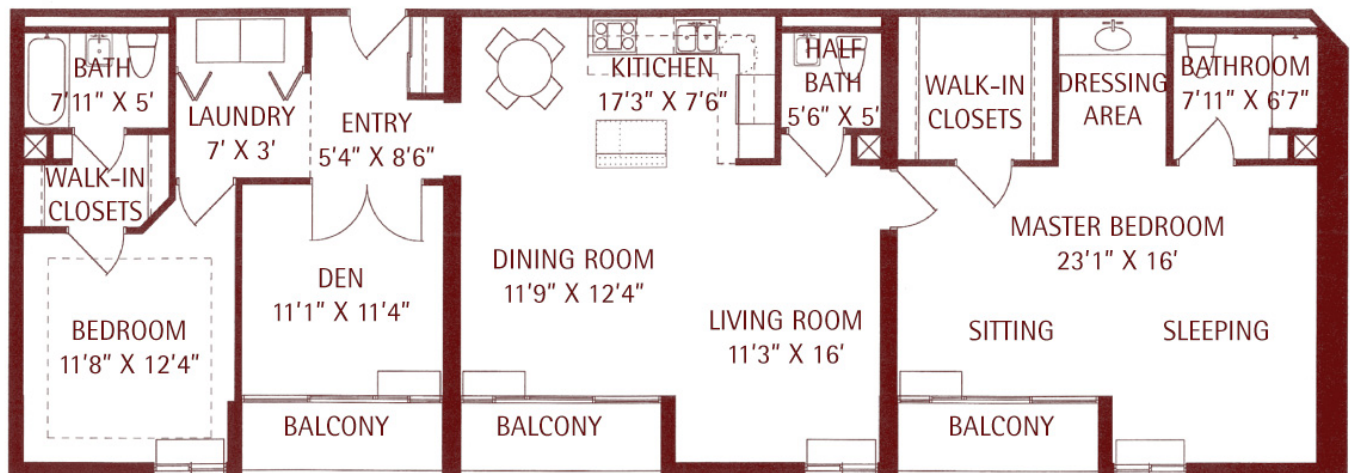

# Beecher Place Apartments

3 bedroom deluxe

1,500 sq. ft.

mapleknoll  
VILLAGE

In an effort to continually improve our designs, we reserve the right to change features, plans, prices and specifications without notice. This floor plan is for illustrative purposes only and is not part of any legal contract. 5/28/08