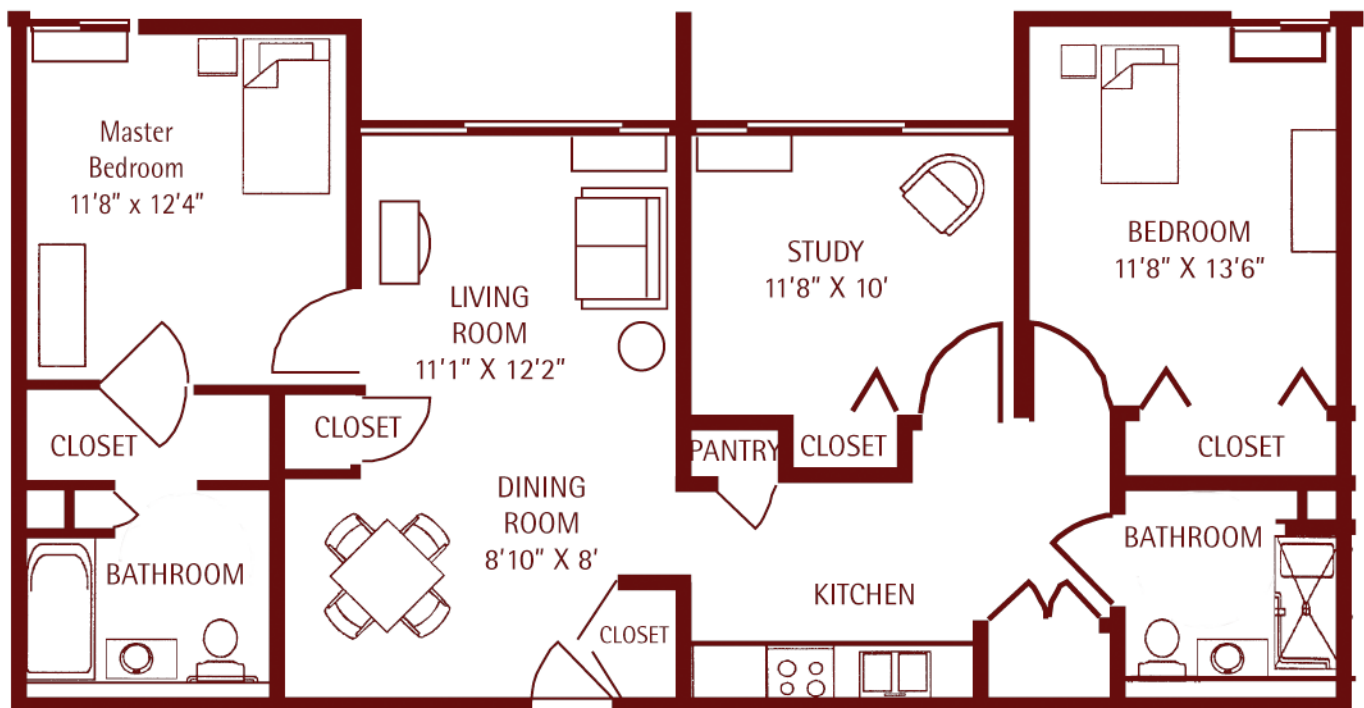

Beecher Place Apartments

2 bedroom with den

1,030 sq. ft.

mapleknoll
VILLAGE

In an effort to continually improve our designs, we reserve the right to change features, plans, prices and specifications without notice. This floor plan is for illustrative purposes only and is not part of any legal contract. 5/28/08