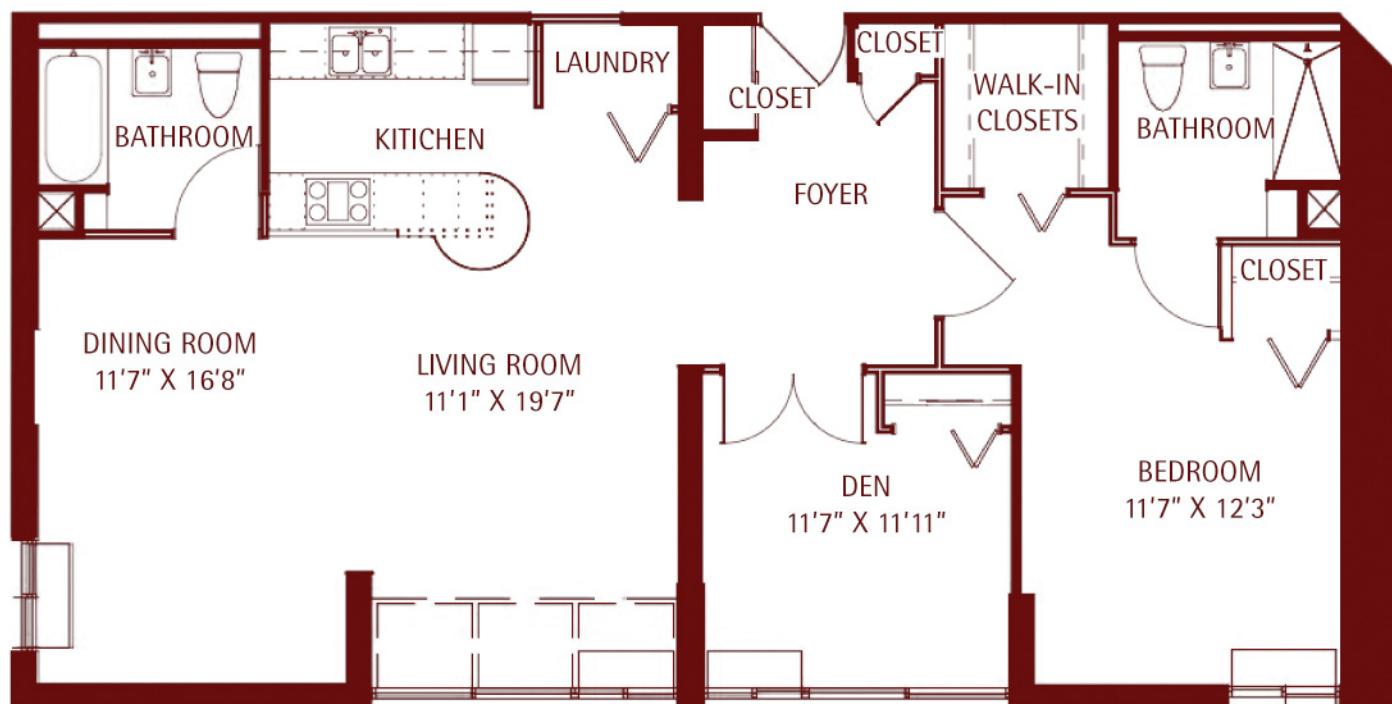

Beecher Place Apartments

2 bedroom deluxe

1,076 sq. ft.

mapleknoll
VILLAGE

In an effort to continually improve our designs, we reserve the right to change features, plans, prices and specifications without notice. This floor plan is for illustrative purposes only and is not part of any legal contract. 5/28/08