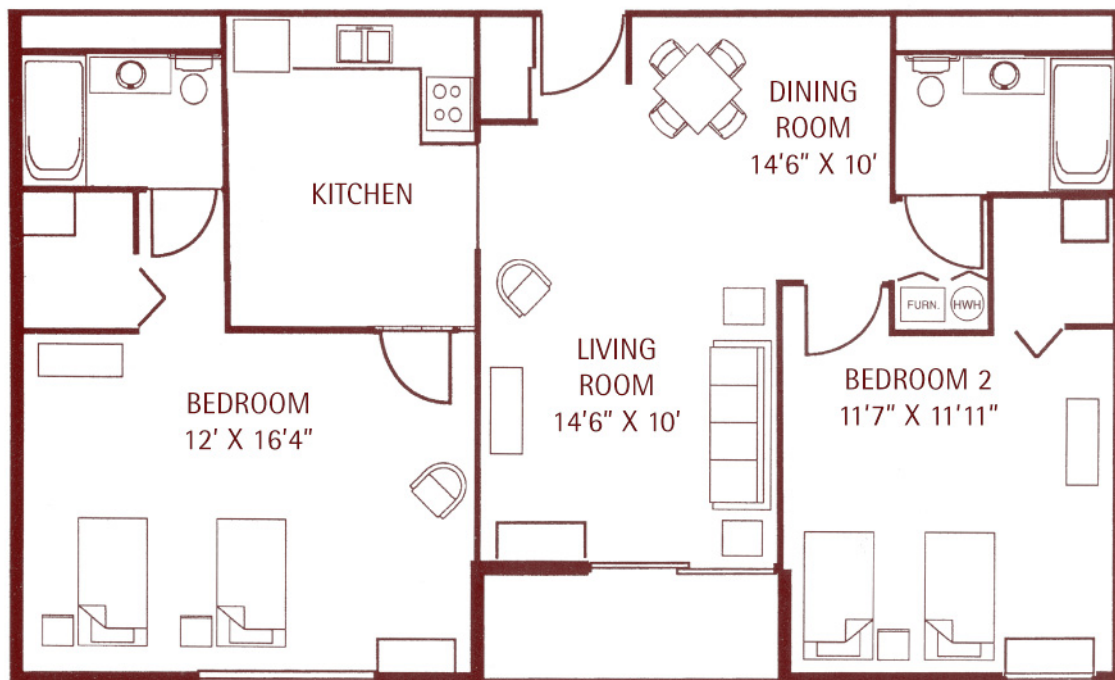

Beecher Place Apartments

2 bedroom

895 sq. ft.

mapleknoll
VILLAGE

In an effort to continually improve our designs, we reserve the right to change features, plans, prices and specifications without notice. This floor plan is for illustrative purposes only and is not part of any legal contract. 5/28/08