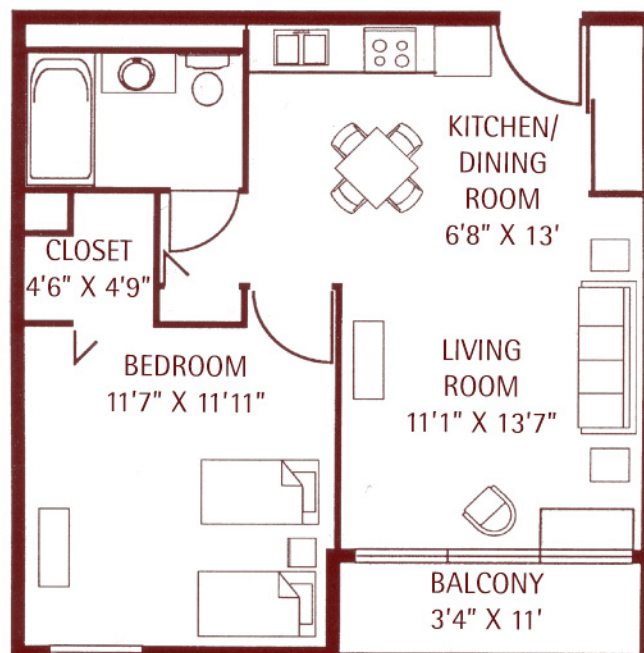

# Beecher Place Apartments

1 bedroom with balcony

540 sq. ft.

mapleknoll  
VILLAGE

In an effort to continually improve our designs, we reserve the right to change features, plans, prices and specifications without notice. This floor plan is for illustrative purposes only and is not part of any legal contract. 5/28/08