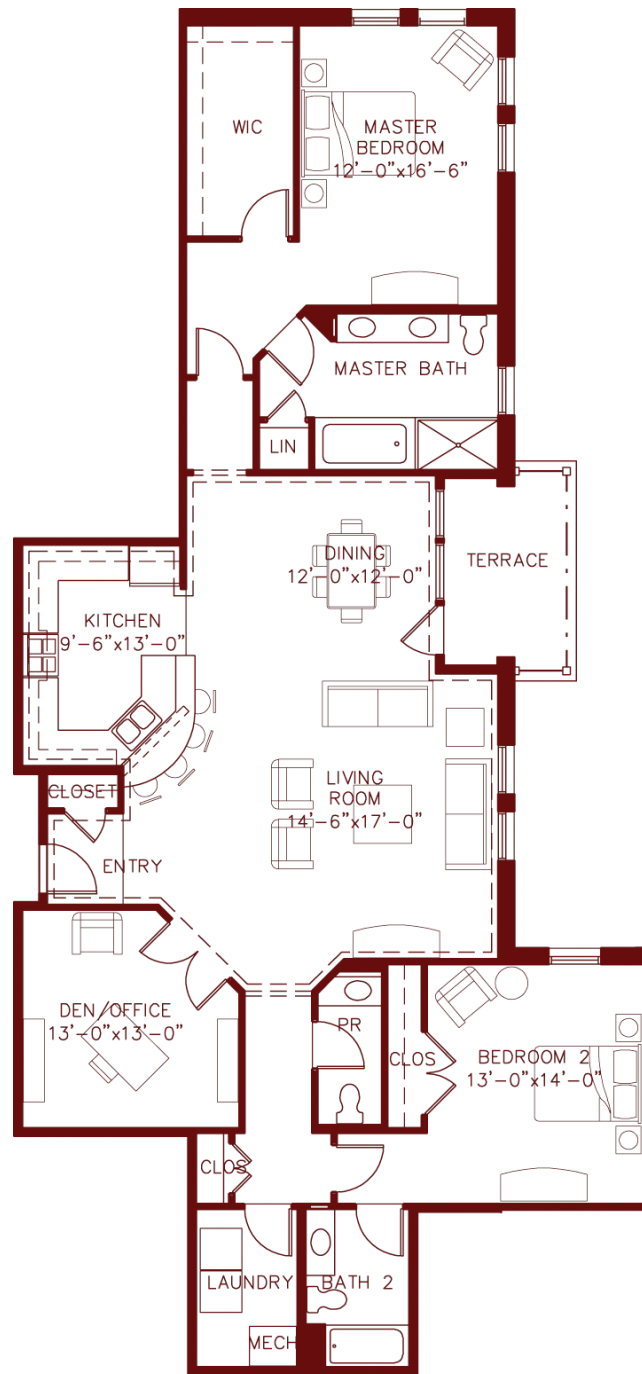

Kensington Place

2 bedroom and 2 bath deluxe with den

2,013 sq. ft.

mapleknoll
VILLAGE

In an effort to continually improve our designs, we reserve the right to change features, plans, prices and specifications without notice. This floor plan is for illustrative purposes only and is not part of any legal contract. 5/28/08