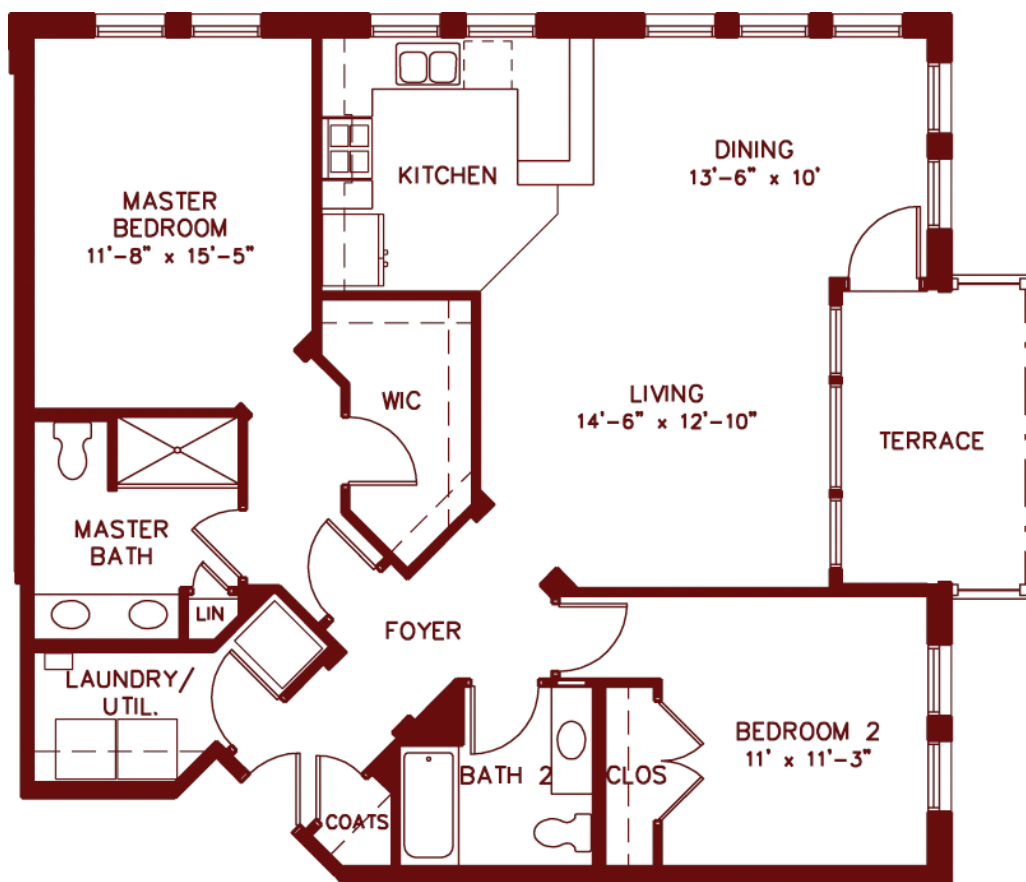

Kensington Place

2 bedroom and 2 bath

1,300 sq. ft.

mapleknoll
VILLAGE

In an effort to continually improve our designs, we reserve the right to change features, plans, prices and specifications without notice. This floor plan is for illustrative purposes only and is not part of any legal contract. 5/28/08