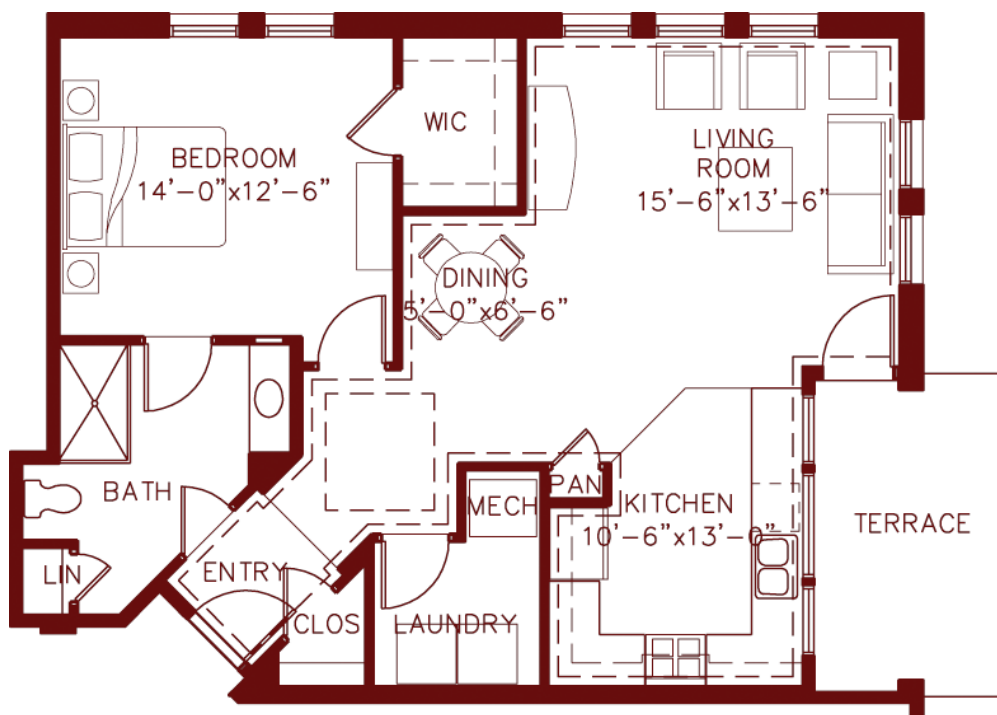

Kensington Place

1 bedroom

977 sq. ft.

mapleknoll
VILLAGE

In an effort to continually improve our designs, we reserve the right to change features, plans, prices and specifications without notice. This floor plan is for illustrative purposes only and is not part of any legal contract. 5/28/08