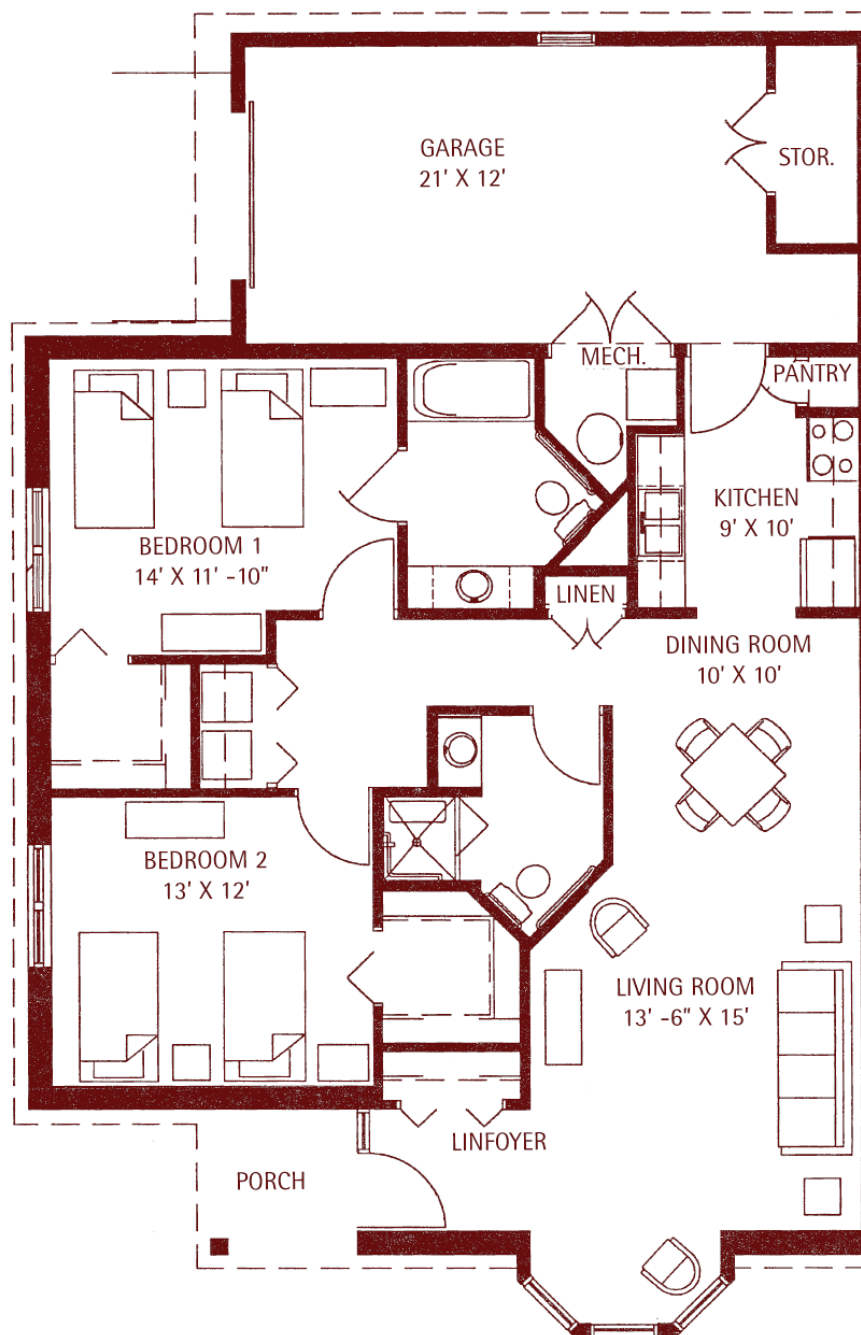

Coventry Court

Asbury

1,262 sq. ft.

mapleknoll
VILLAGE

In an effort to continually improve our designs, we reserve the right to change features, plans, prices and specifications without notice. This floor plan is for illustrative purposes only and is not part of any legal contract. 5/28/08