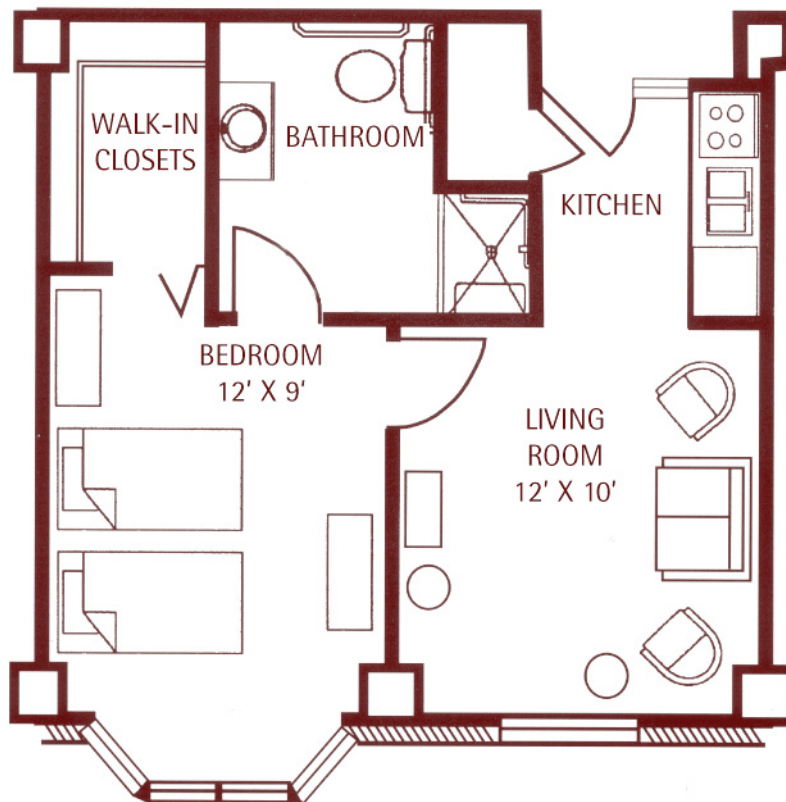

Breese Manor

1 bedroom

505 sq. ft.

mapleknoll
VILLAGE

In an effort to continually improve our designs, we reserve the right to change features, plans, prices and specifications without notice. This floor plan is for illustrative purposes only and is not part of any legal contract. 5/28/08