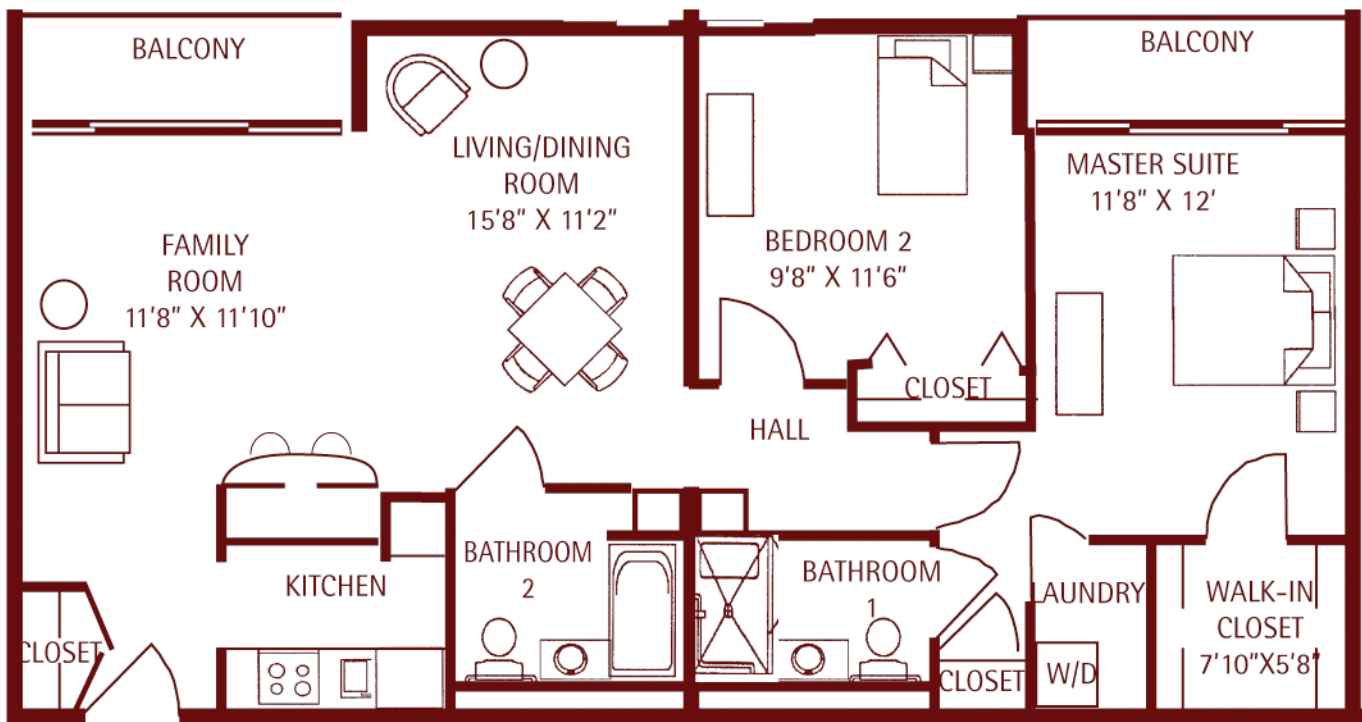

Beecher Place Apartments

2 bedroom with great room

1,037 sq. ft.

mapleknoll
VILLAGE

In an effort to continually improve our designs, we reserve the right to change features, plans, prices and specifications without notice. This floor plan is for illustrative purposes only and is not part of any legal contract. 5/28/08