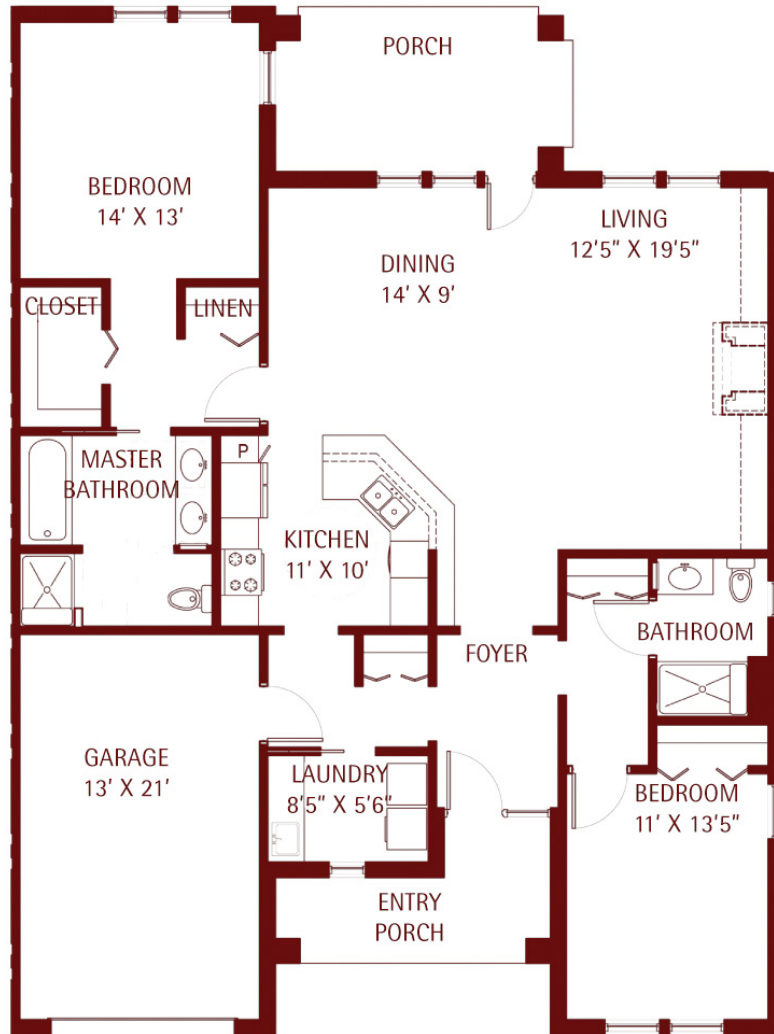

Westminster Cottages

Pennington

1,785 sq. ft.

mapleknoll
VILLAGE

In an effort to continually improve our designs, we reserve the right to change features, plans, prices and specifications without notice. This floor plan is for illustrative purposes only and is not part of any legal contract. 5/28/08