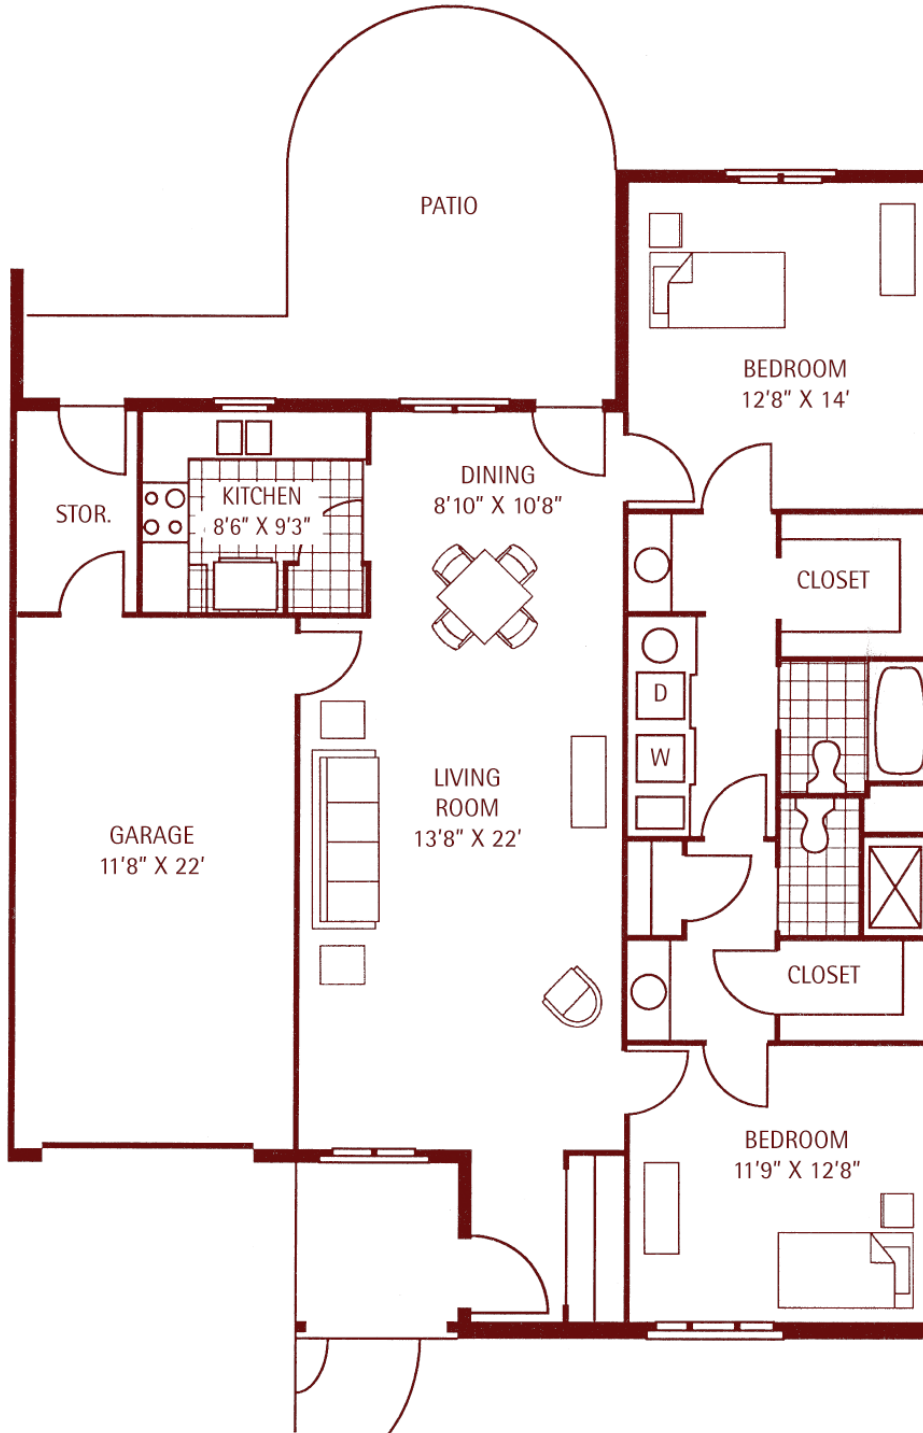

Westminster Cottages

Galt

1,256 sq. ft.

mapleknoll
VILLAGE

In an effort to continually improve our designs, we reserve the right to change features, plans, prices and specifications without notice. This floor plan is for illustrative purposes only and is not part of any legal contract. 5/28/08