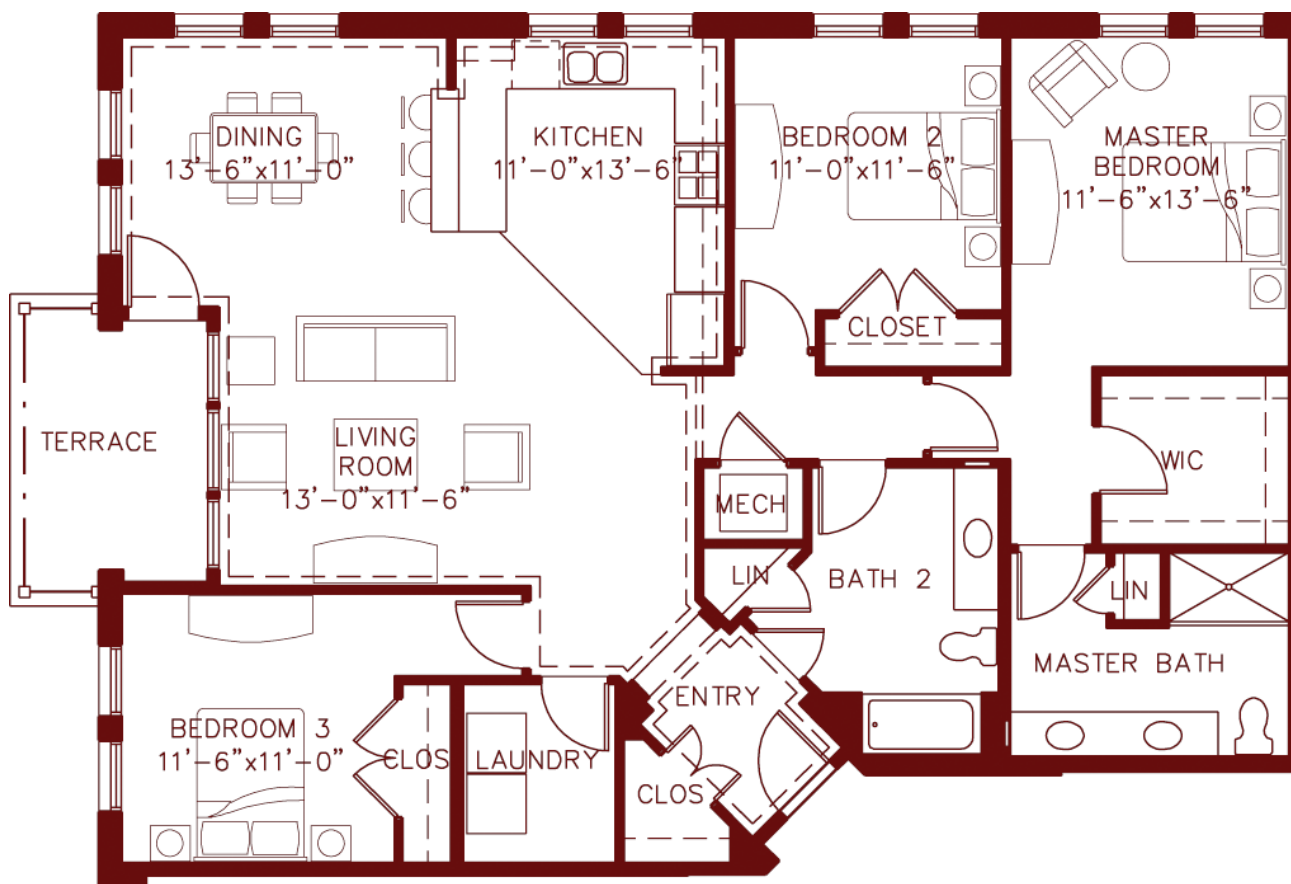

Kensington Place

3 bedroom and 2 bath

1,675 sq. ft.

mapleknoll
VILLAGE

In an effort to continually improve our designs, we reserve the right to change features, plans, prices and specifications without notice. This floor plan is for illustrative purposes only and is not part of any legal contract. 5/28/08