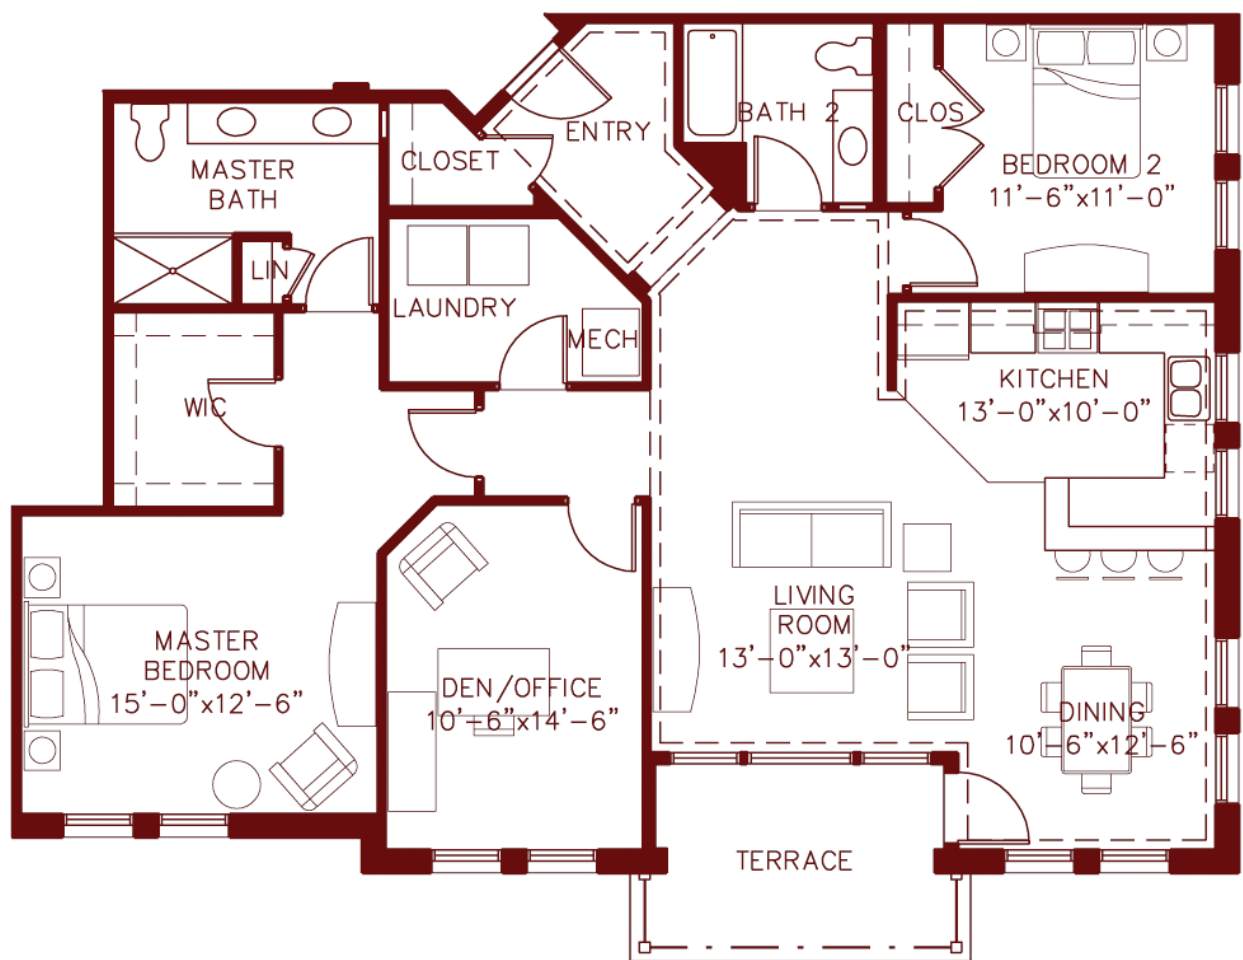

# Kensington Place

2 bedroom and 2 bath with den

1,636 sq. ft.

mapleknoll  
VILLAGE

In an effort to continually improve our designs, we reserve the right to change features, plans, prices and specifications without notice. This floor plan is for illustrative purposes only and is not part of any legal contract. 5/28/08