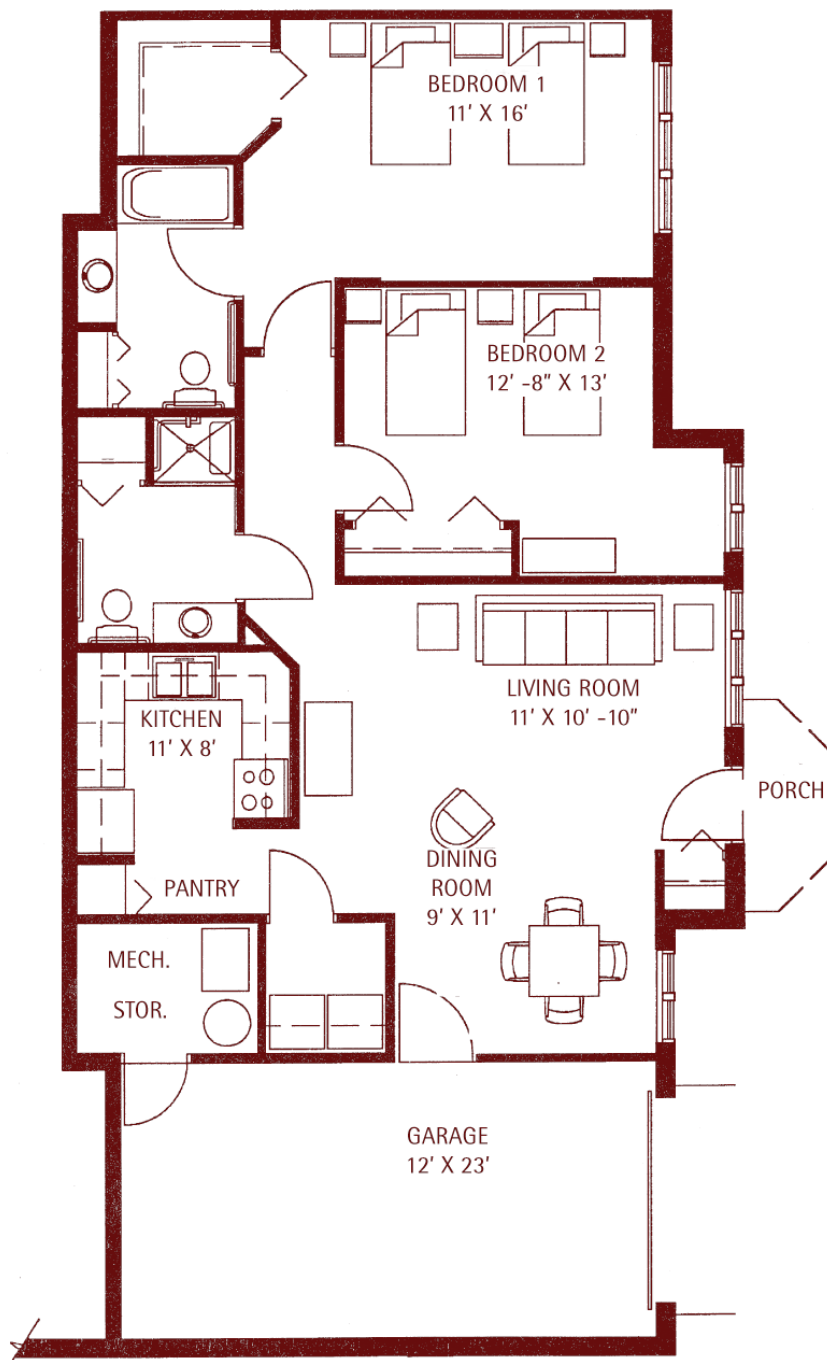

# Coventry Court

Devon

1,242 sq. ft.

mapleknoll  
VILLAGE

In an effort to continually improve our designs, we reserve the right to change features, plans, prices and specifications without notice. This floor plan is for illustrative purposes only and is not part of any legal contract. 5/28/08