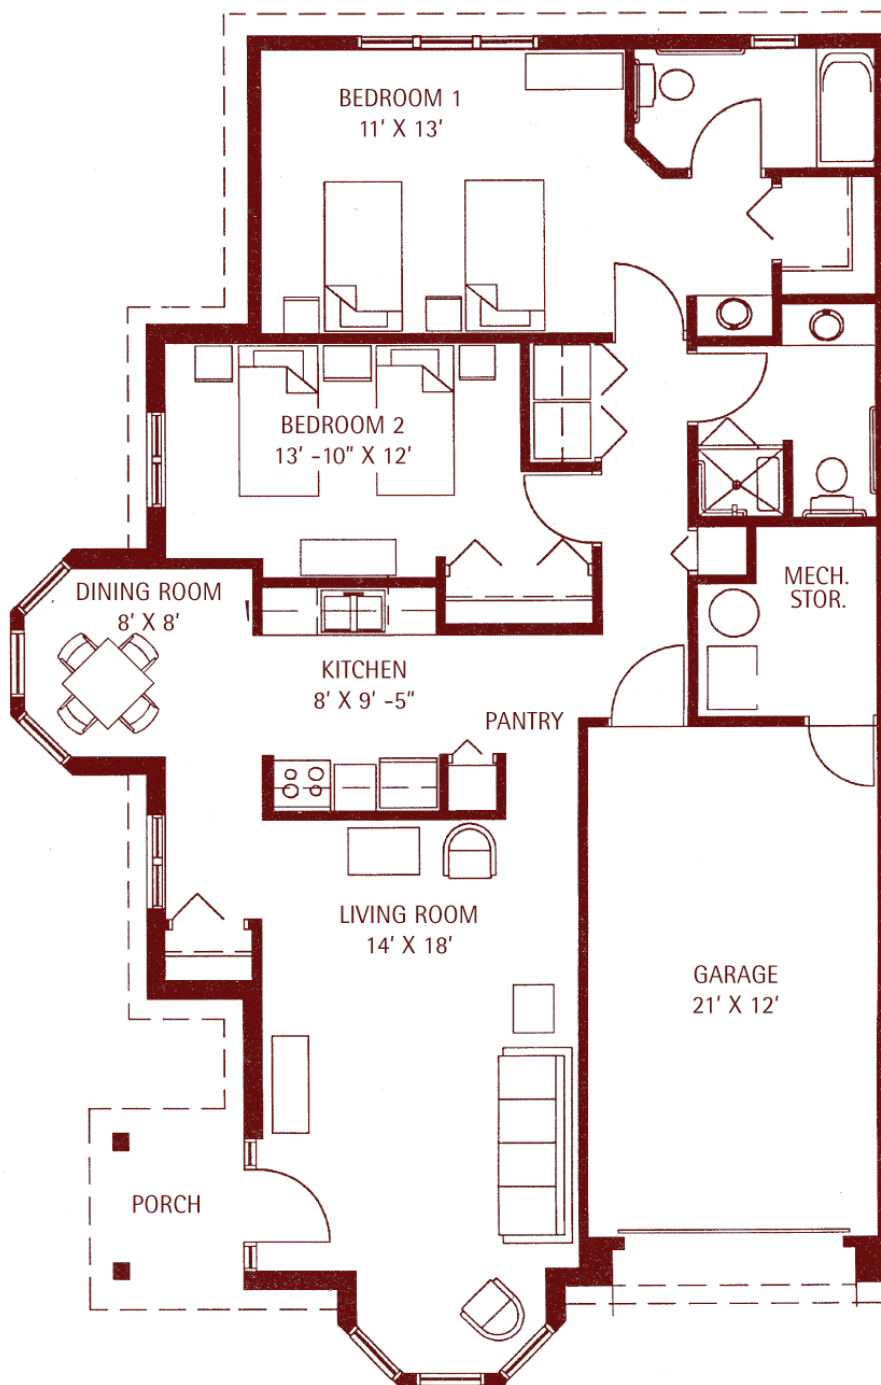

Coventry Court

Carlisle

1,299 sq. ft.

mapleknoll
VILLAGE

In an effort to continually improve our designs, we reserve the right to change features, plans, prices and specifications without notice. This floor plan is for illustrative purposes only and is not part of any legal contract. 5/28/08