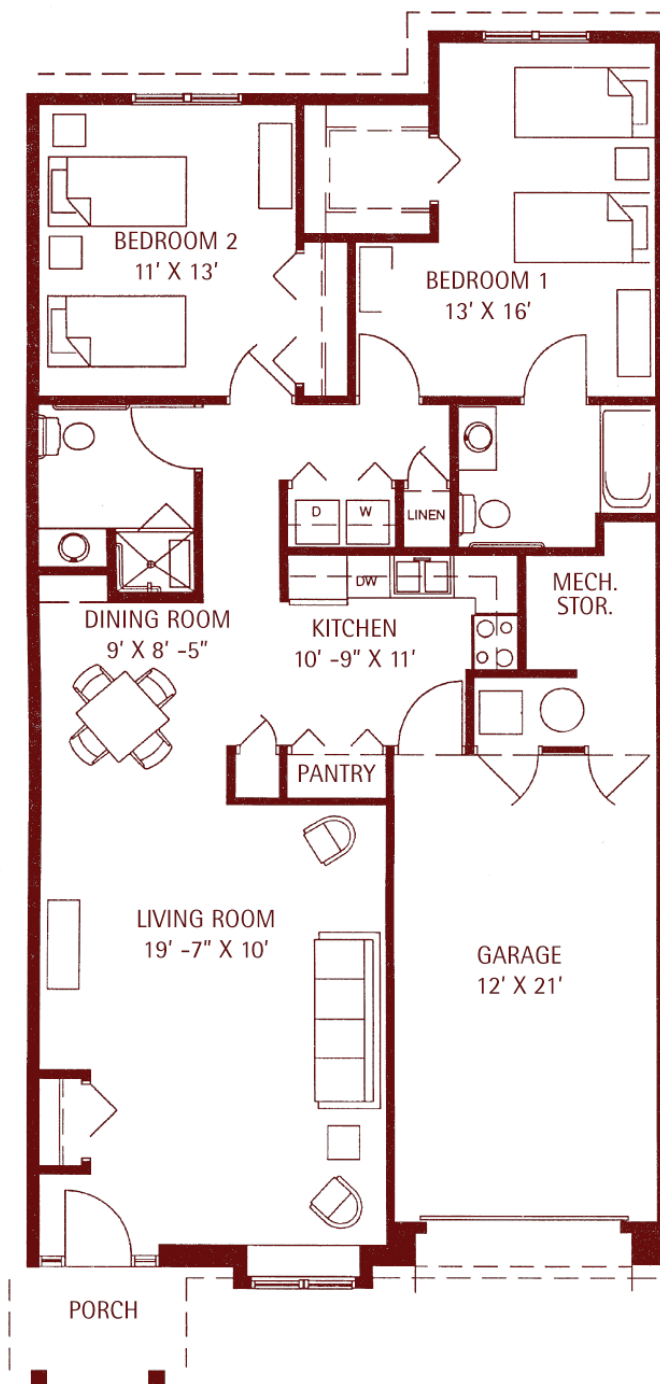

Coventry Court

Brighton

1,319 sq. ft.

mapleknoll
VILLAGE

In an effort to continually improve our designs, we reserve the right to change features, plans, prices and specifications without notice. This floor plan is for illustrative purposes only and is not part of any legal contract. 5/28/08